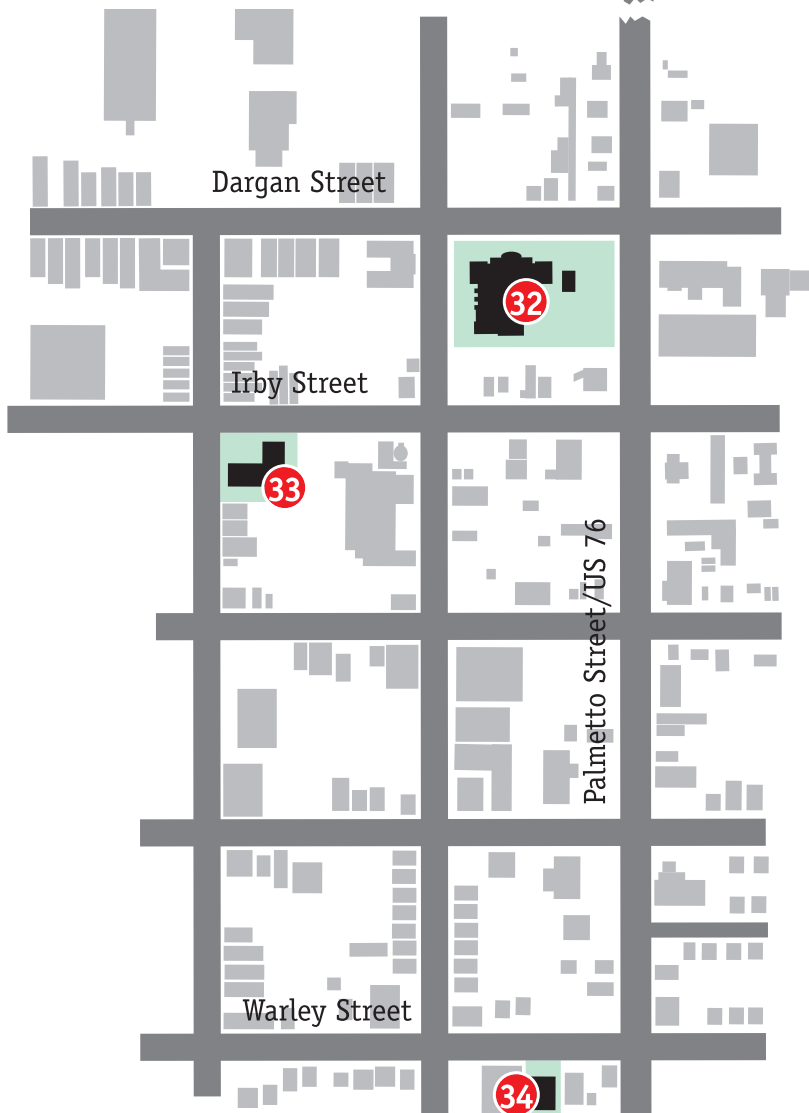

## FMU Main Campus

## FMU Downtown

20. Belle Isle, Snow Island, and Ellen C. Watson Residence Halls
21. Forest Villas Apartments
22. Observatory
23. Richardson Center for the Child
24. Pee Dee Education Center
25. Kassab Tennis Courts
26. Griffin Athletic Complex
27. Baptist Collegiate Ministry
28. Softball Field
29. Sparrow Stadium
30. Field House
31. Hartzler Soccer Field

### FMU Downtown

32. Performing Arts Center
33. Center for Health Sciences
34. Recording Studio