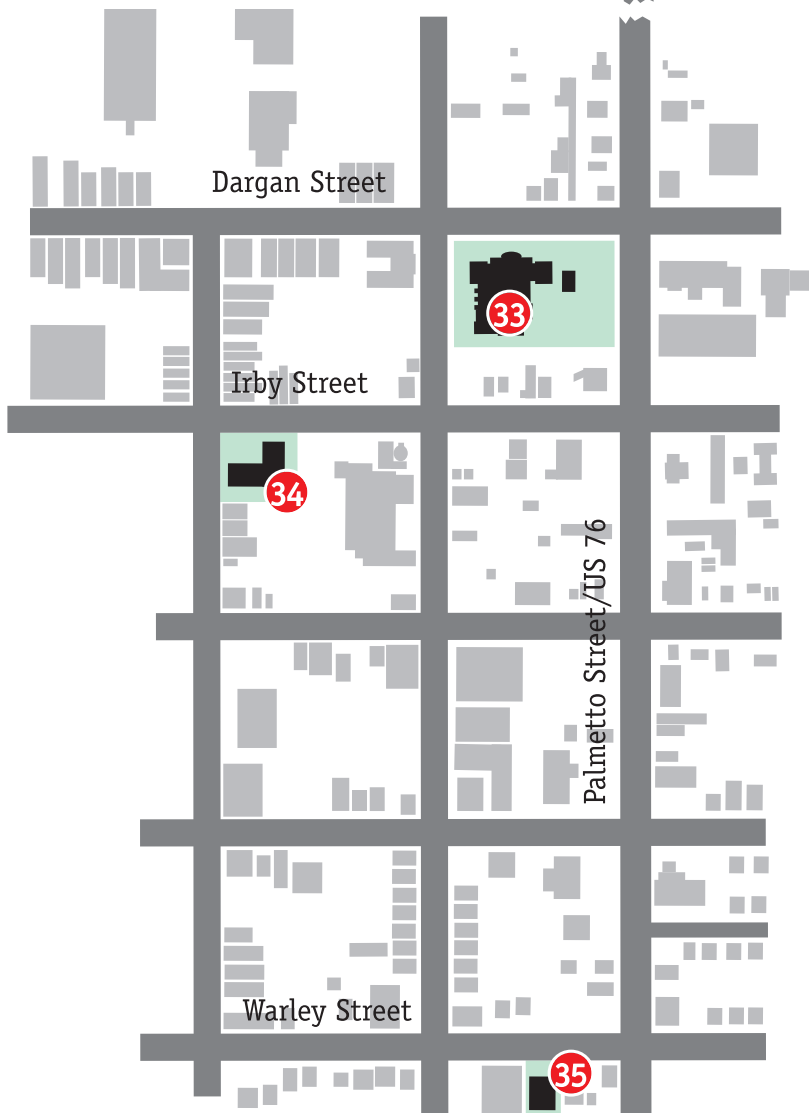

Francis Marion University Campus Map

For campus tours, call 843-661-1231.

FMU Main Campus

FMU Downtown

FMU Main Campus

1. Stokes Building
2. Cauthen Media Center
3. Founders Hall
4. Lee Nursing Building
5. McNair Science Building
6. Leatherman Science Facility
7. Smith University Center
8. Rogers Library
9. Campus Police
10. Hyman Fine Arts Center
11. The Grille
12. Outdoor Pool
13. Print Shop
14. Stanton Computer Center
15. The Cottage
16. Wallace House
17. The Village Apartments
18. Marion State, Palmetto, and Swamp Fox Residence Halls
19. Ervin Dining Hall
20. Belle Isle, Snow Island, and Ellen C. Watson Residence Halls

21. Forest Villas Apartments
22. Observatory
23. Richardson Center for the Child
24. Pee Dee Education Center
25. Kassab Tennis Courts
26. Griffin Athletic Complex
27. Baptist Collegiate Ministry
28. Softball Field
29. Education Foundation Building
30. Sparrow Stadium
31. Field House
32. Hartzler Soccer Field

FMU Downtown

33. Performing Arts Center
34. Carter Center for Health Sciences
35. Recording Studio