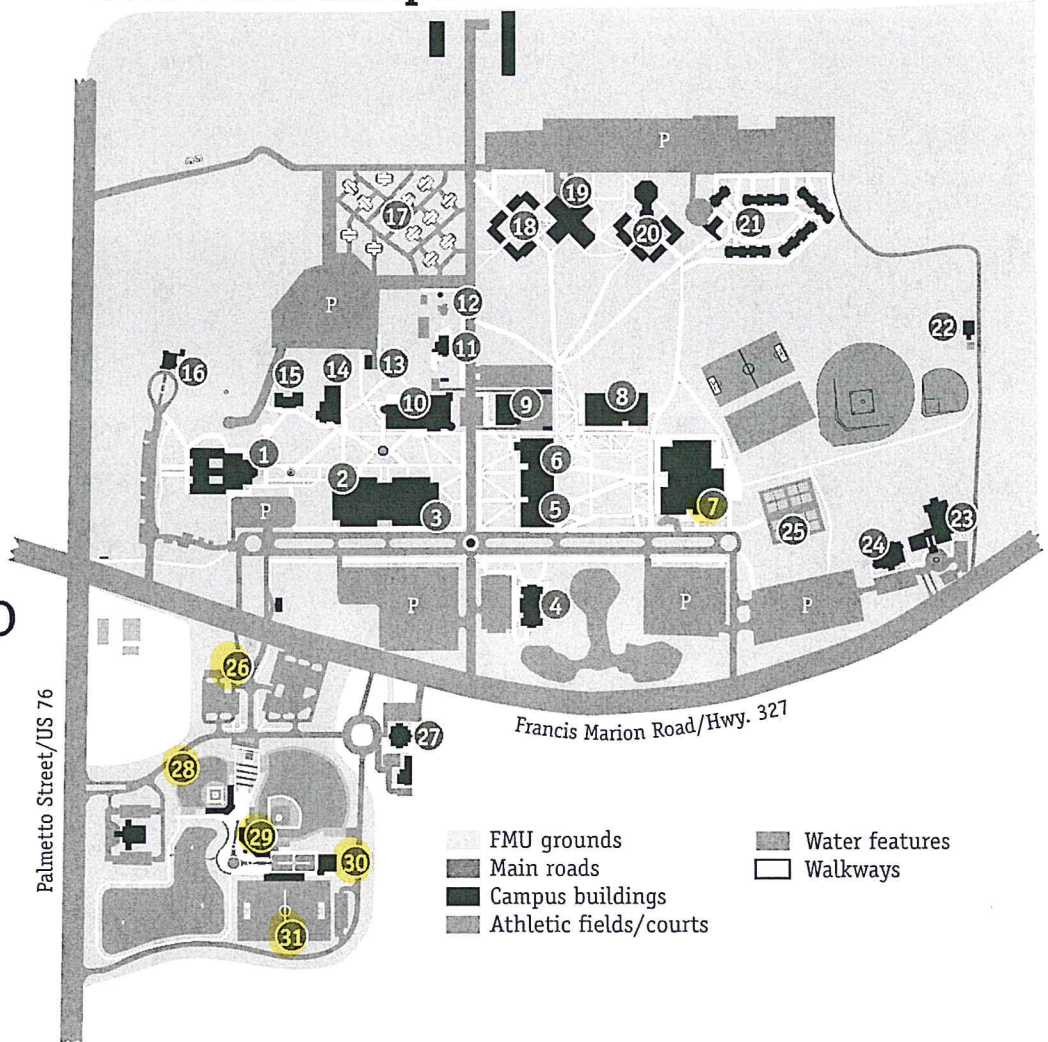

## FMU Main Campus

### FMU Main Campus

1. Stokes Building
2. Cauthen Media Center
3. Founders Hall
4. Lee Nursing Building
5. McNair Science Building
6. Leatherman Science Facility
7. Smith University Center
8. Rogers Library
9. Campus Police
10. Hyman Fine Arts Center
11. The Grille
12. Outdoor Pool
13. Print Shop
14. Stanton Computer Center
15. The Cottage
16. Wallace House
17. The Village Apartments
18. Marion State, Palmetto, and Swamp Fox Residence Halls
19. Ervin Dining Hall

20. Belle Isle, Snow Island, and Ellen C. Watson Residence Halls
21. Forest Villas Apartments
22. Observatory
23. Richardson Center for the Child
24. Pee Dee Education Center
25. Kassab Tennis Courts
26. Griffin Athletic Complex
27. Baptist Collegiate Ministry
28. Softball Field
29. Sparrow Stadium
30. Field House
31. Hartzler Soccer Field

### FMU Downtown

32. Performing Arts Center
33. Center for Health Sciences
34. Recording Studio