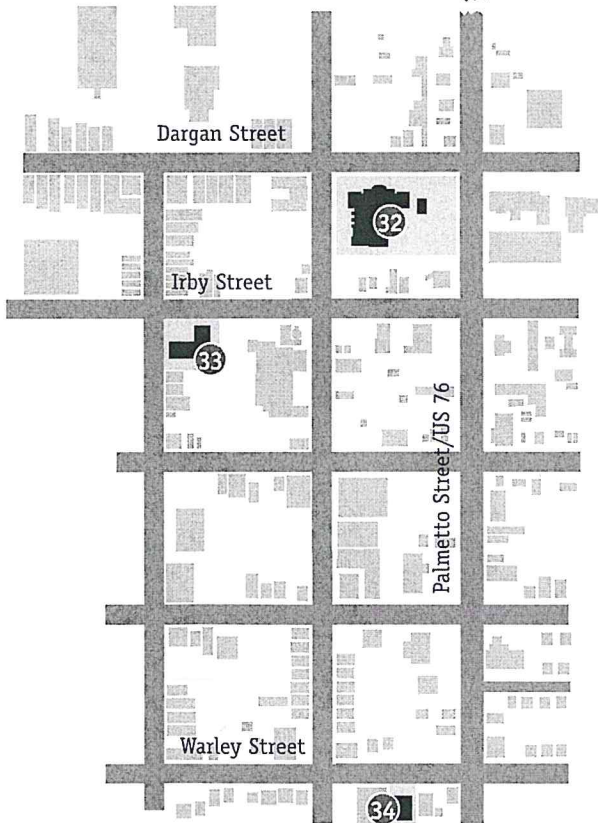

# Francis Marion University Campus Map

For campus tours, call 843-661-1231.

## FMU Main Campus

## FMU Downtown

20. Belle Isle, Snow Island, and Ellen C. Watson Residence Halls
21. Forest Villas Apartments
22. Observatory
23. Richardson Center for the Child
24. Pee Dee Education Center
25. Kassab Tennis Courts
26. Griffin Athletic Complex
27. Baptist Collegiate Ministry
28. Softball Field
29. Sparrow Stadium
30. Field House
31. Hartzler Soccer Field