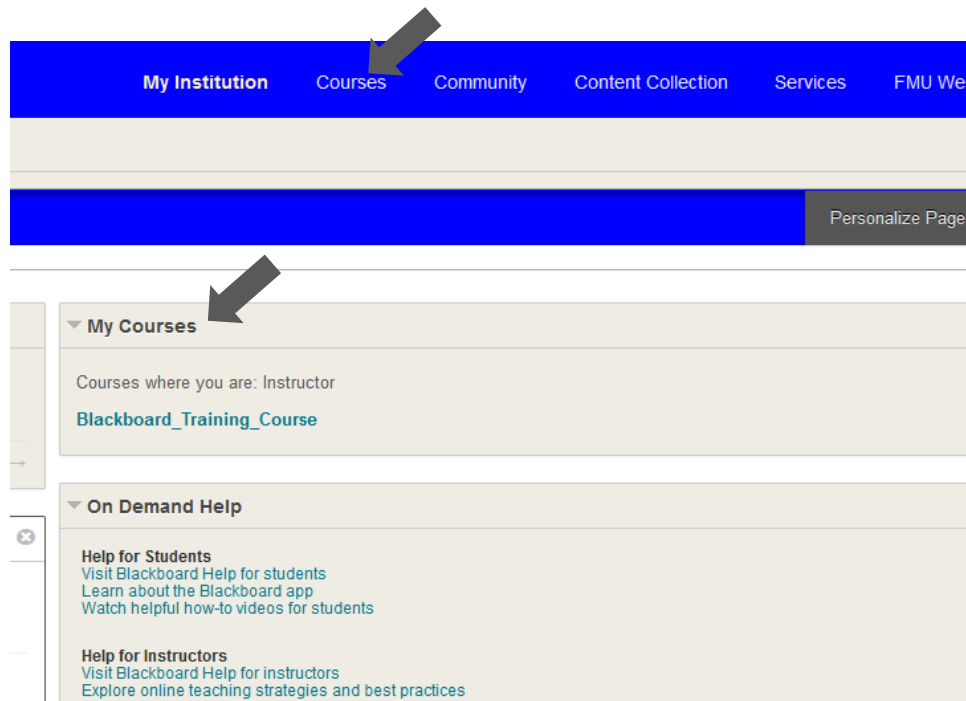

FRANCIS MARION UNIVERSITY BLACKBOARD TRAINING ESSENTIALS

Step 2

Login to the Portal using your username and password.

Francis Marion University

Sign in to your account

Username Password Sign In

Remember me on this computer

[Forgot Password](#)

Step 3

Click on “Blackboard” in the Portal menu as shown below.

FRANCIS MARION UNIVERSITY BLACKBOARD TRAINING ESSENTIALS

Step 4

Navigate to your individual courses by either clicking on “Courses” in the top menu or clicking on the correct course under the “My Courses” section.