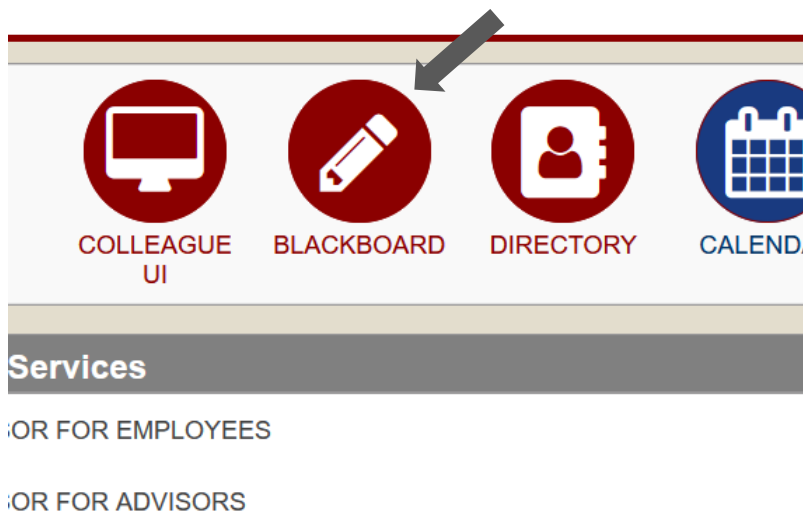

FRANCIS MARION UNIVERSITY BLACKBOARD TRAINING ESSENTIALS

Login to Blackboard

Steps to Login

FMU Homepage → Patriot Portal → Blackboard → Login → Navigate to Course

Step 1

To login to Blackboard, navigate to the main homepage for the university (fmarion.edu) and click on the Patriot Portal link in the upper menu.

FRANCIS MARION UNIVERSITY BLACKBOARD TRAINING ESSENTIALS

Step 2

Login to the Portal using your username and password.

Francis Marion University

Sign in to your account

Username Password Sign In

Remember me on this computer

[Forgot Password](#)

Step 3

Click on “Blackboard” in the Portal menu as shown below.

FRANCIS MARION UNIVERSITY BLACKBOARD TRAINING ESSENTIALS

Step 4

Navigate to your individual courses by either clicking on “Courses” in the top menu or clicking on the correct course under the “My Courses” section.