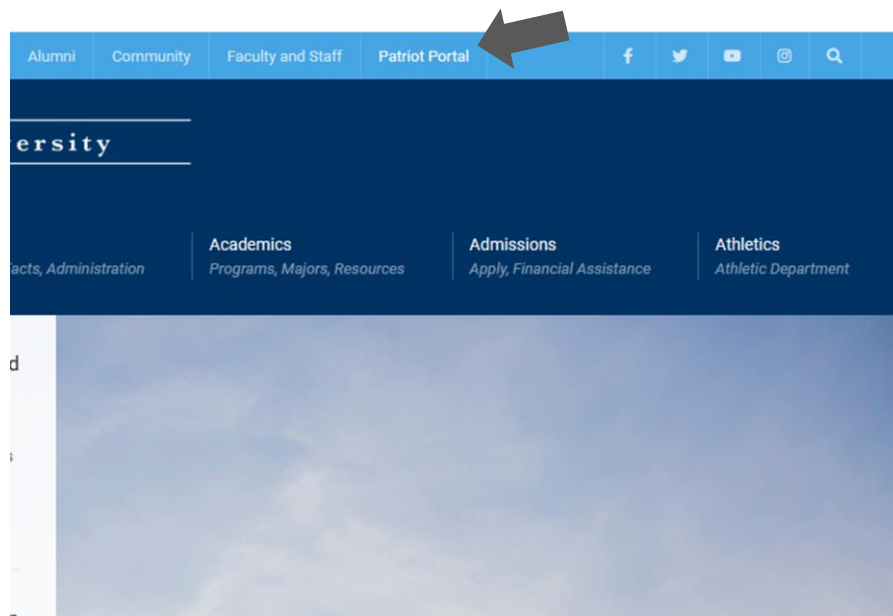

FRANCIS MARION UNIVERSITY BLACKBOARD TRAINING ESSENTIALS

Login to Blackboard

Steps to Login

FMU Homepage → Patriot Portal → Blackboard → Login → Navigate to Course

Step 1

To login to Blackboard, navigate to the main homepage for the university (fmarion.edu) and click on the Patriot Portal link in the upper menu.

FRANCIS MARION UNIVERSITY BLACKBOARD TRAINING ESSENTIALS

Step 2

Login to the Portal using your username and password.

Francis Marion University

Sign in to your account

Username Password Sign In

Remember me on this computer