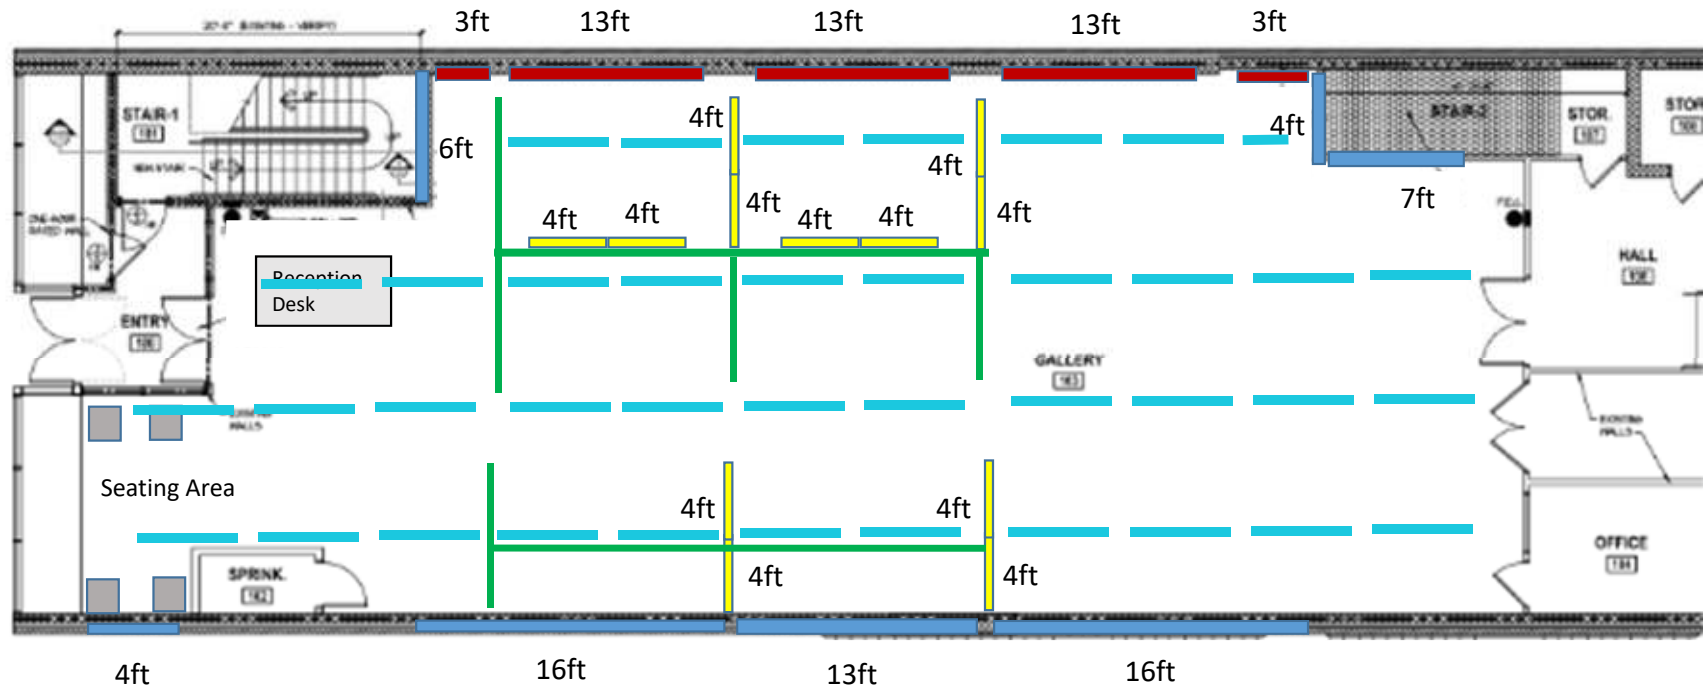

UNIVERSITY PLACE GALLERY

- Sheetrock Wall
- Partitions Track
- Movable Partitions (4ft double sided hanging)
- Gallery Track – Brick Wall
- Light Tracks